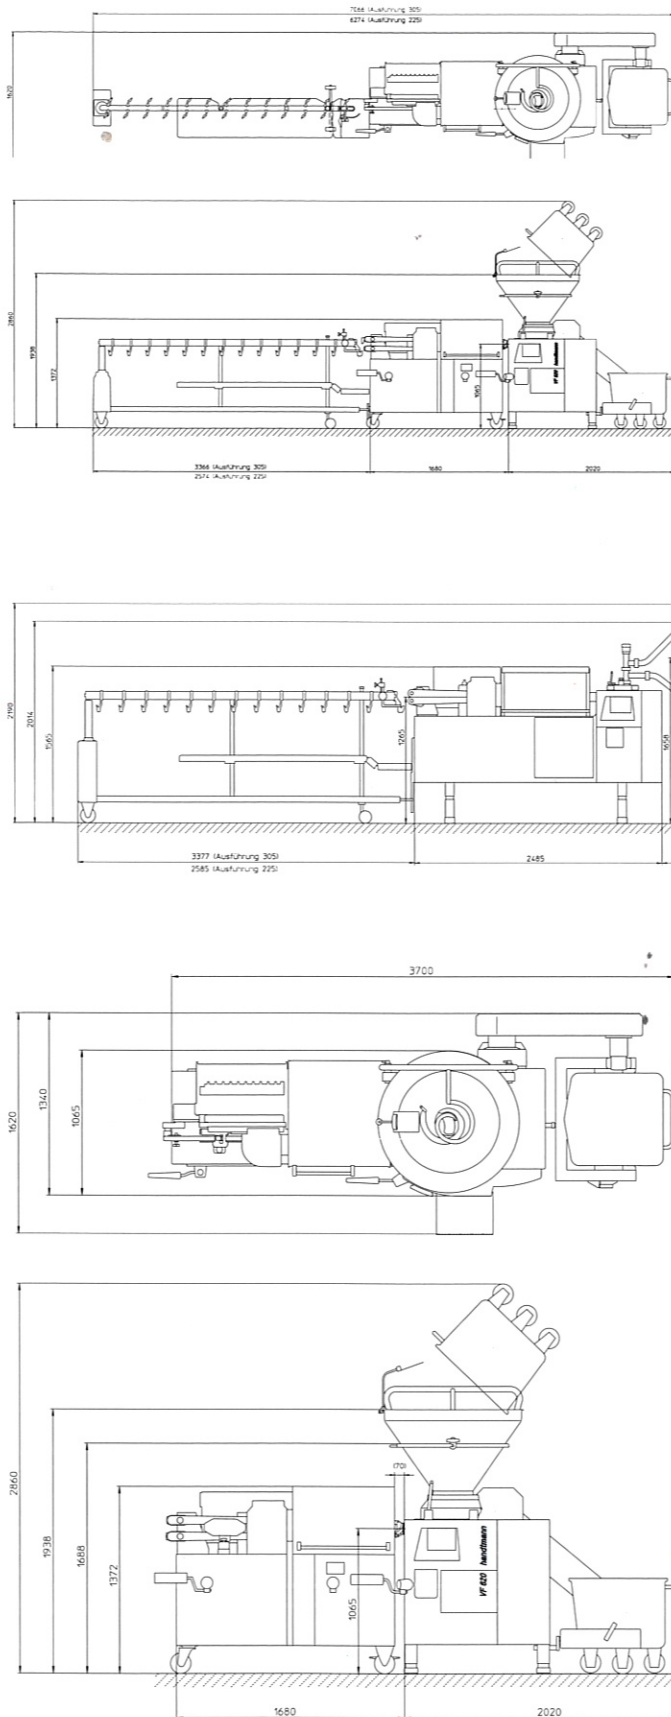

Technical data

AL systems PH 221, PVLH 240, PVLH 241, FPVLH 242, PVLS 141, PVLSH 245

Portioning speed	PH 221 PVLH 240, PVLH 241 FPVLH 242 PVLS 141, PVLSH 245	up to 500 portions per minute up to 2,500 portions per minute up to 3,000 portions per minute up to 1,500 portions per minute
Filling pressure dependent on the VF used	FPVLH 242	up to 72 bar up to 35 bar
Filling capacity	FPVLH 242	up to 3,600 l/h
Calibre range	PH 221 PVLH 240, PVLH 241 FPVLH 242, PVLS 141 PVLSH 245	13 to 55 mm 13 to 50 mm 13 to 34 mm 1,000 mm 1,200 mm
Removable heights can be selected		
Useful nozzle lengths	FPVLH 242	Standard 425 mm for slugs with closed end 395 mm for slugs without closed end reduced nozzles 250 mm with closed end 220 mm without closed end 580 mm reduced nozzle 410 mm and 275 mm
Calibre range	PH 221 PVLH 240, PVLH 241 FPVLH 242, PVLS 141 PVLSH 245	13 to 55 mm 13 to 50 mm 13 to 34 mm
Portion lengths	PH221, PVLH240/241 FPVLH 242 PVLS 141, PVLSH 245	25 to 600 mm 30 to 900 mm 30 to 400 mm
Smoke stick lengths	1. Standard version, long 2. Version, extra long	2 smoke sticks up to 1,060 mm long 3 smoke sticks up to 1,000 mm long or 2 smoke sticks up to 1,520 mm long
Linking unit		
Net weight		305 kg
Gross weight		455 kg
Case dimensions		1,860 x 1,100 x 1,750 mm
Length unit		
Net weight		210 kg
Gross weight		380 kg
Case dimensions		1,750 x 1,050 x 1,670 mm
Hanging unit, standard, long		
Net weight		110 kg
Gross weight		200 kg
Case dimensions		1,450 x 710 x 2,050 mm
Case dimensions FPVLH 242		2,280x1,250x1,950 mm
Hanging unit, extra long optional for every AL line		3,560x900x1,820 mm
Weight (FPVLH 242 / hanging unit)		1,200 kg / 130 kg